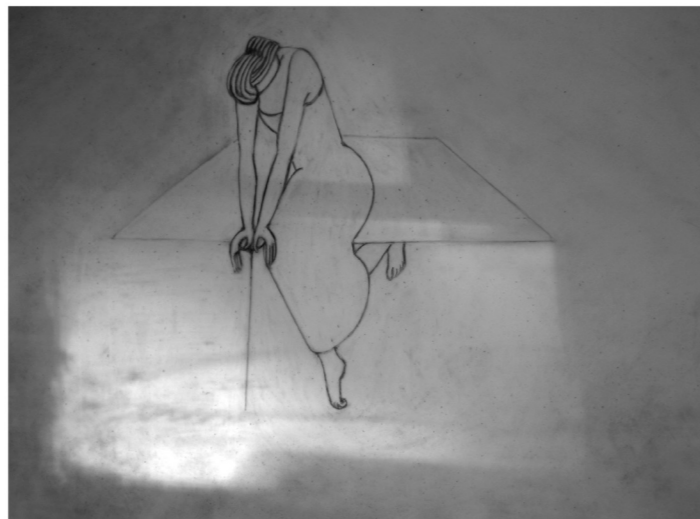

appearance

marlies appel

hanging and falling

tumbling

sitting

walking

leaning

fold

the series *appearance* consists of 6 multiples:

hanging and falling

sitting

tumbling

leaning

walking

and

fold

each multiple contains a photographed drawing printed on tracing-paper.

size: 46,5 × 29,7 cm / 18,3 × 11,7 inch. linen cover.

available: 3 series as a cassette of six multiples.

3 series as loose multiples.