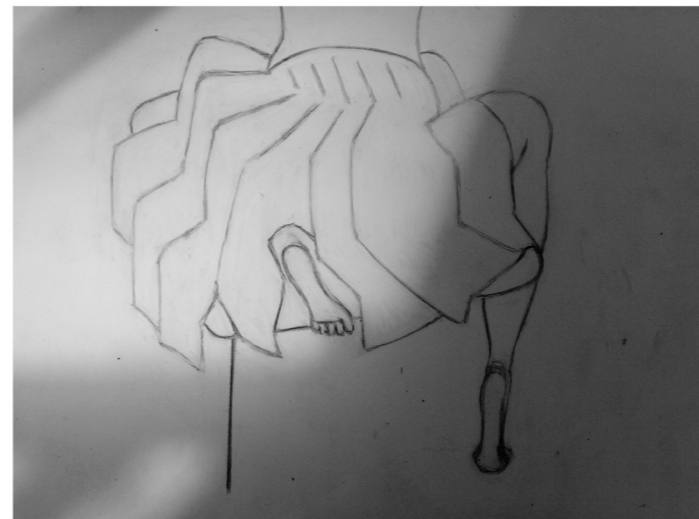

appearance

marlies appel

hanging and falling

tumbling

sitting

walking

leaning

fold

the series *appearance* consists of 6 multiples:

hanging and falling

sitting

tumbling

leaning

walking

and

fold

each multiple contains a photographed drawing printed on tracing-paper.

size: 46,5 × 29,7 cm / 18,3 × 11,7 inch. linen cover.

available: 3 series as a cassette of six multiples.

3 series as loose multiples.